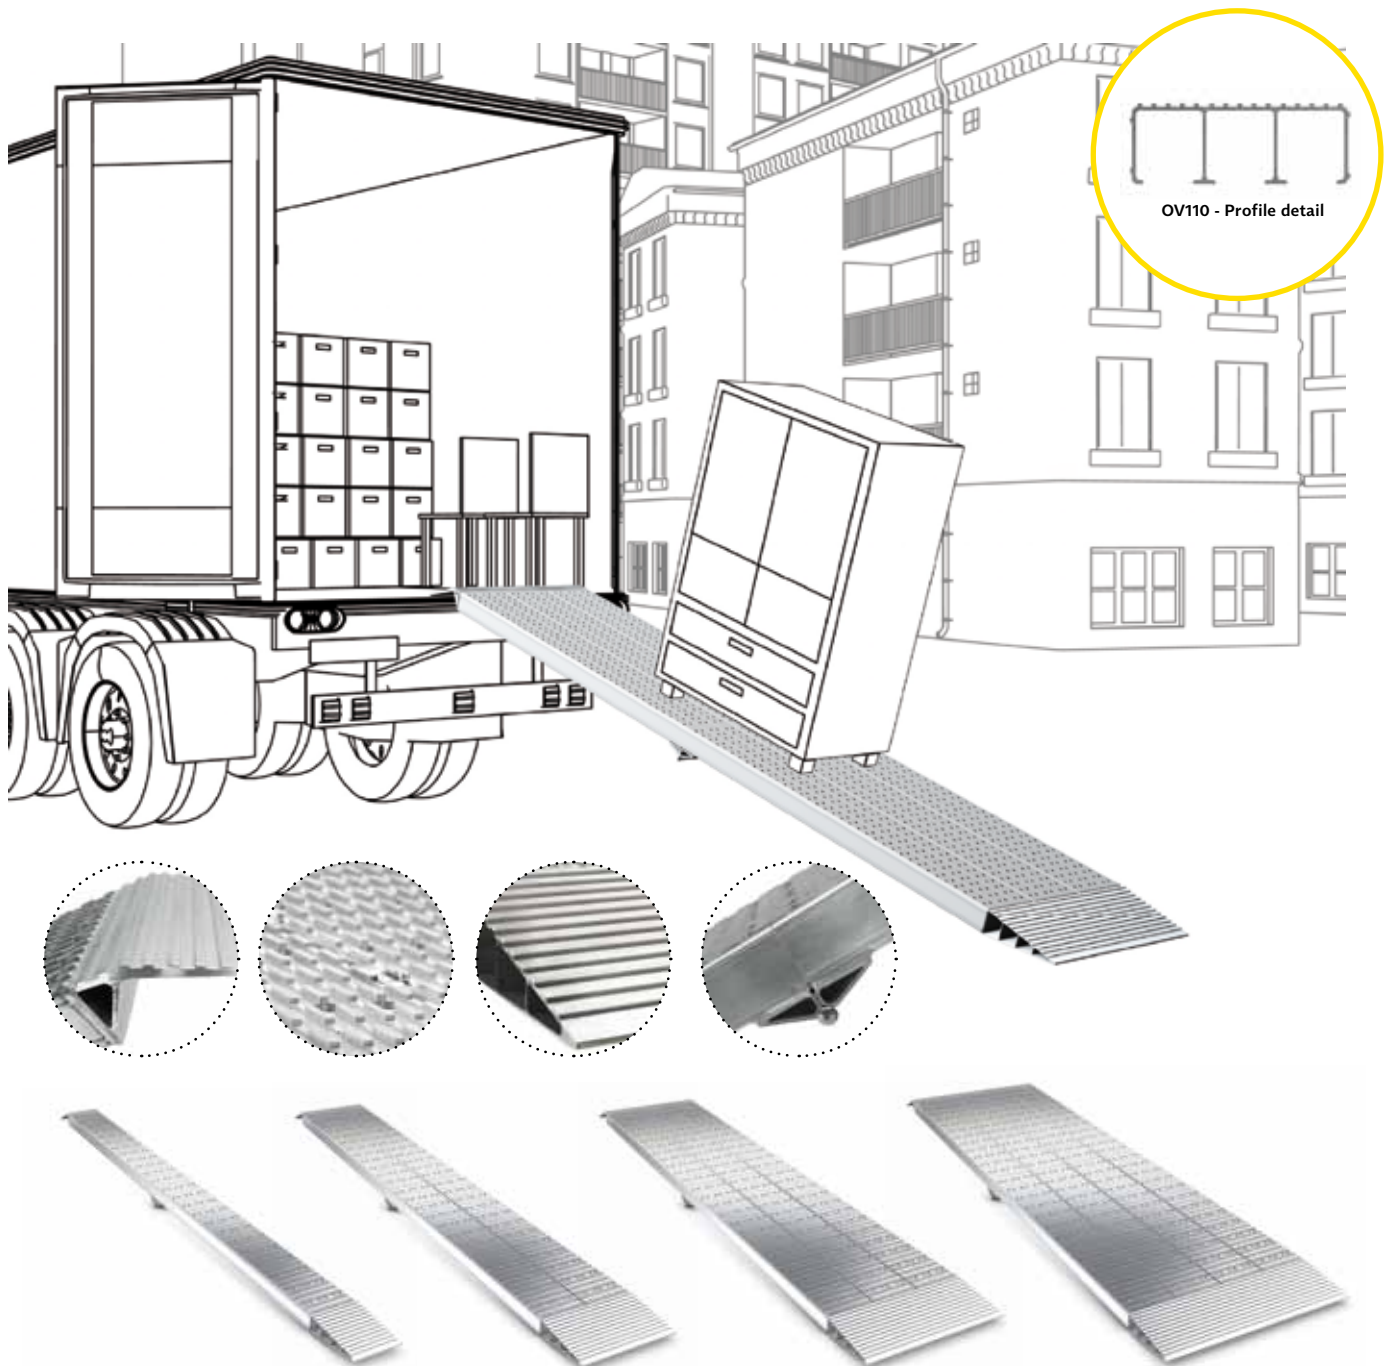

OV110 foldable ramps

- Convenient folding mechanism
- Anti-slip surface
- Loading capacity up to 725 kg (1595 lbs)
- Robust EN-AW 6063 T6 aluminium profile
- Length up to 3000mm (118.11")
- Wide selection of sizes
- Ideal for concert touring
- Optional side rails available

OV110

Foldable loading ramps
Available in 200 - 400 - 600 - 800mm (7.87 - 15.75 - 23.62 - 31.50').

$$\text{Length of Ramp (mm) A} = \frac{\text{Clearance Height (mm) C}}{\text{Pitch (10\% - 30\%) B}} \times 100$$

OV110 Foldable loading ramp

Technical specifications

Code
OV110-200x2000
OV110-200x2500
OV110-200x3000
OV110-400x2000
OV110-400x2500
OV110-400x3000
OV110-600x2000
OV110-600x2500
OV110-600x3000
OV110-800x2000
OV110-800x2500
OV110-800x3000