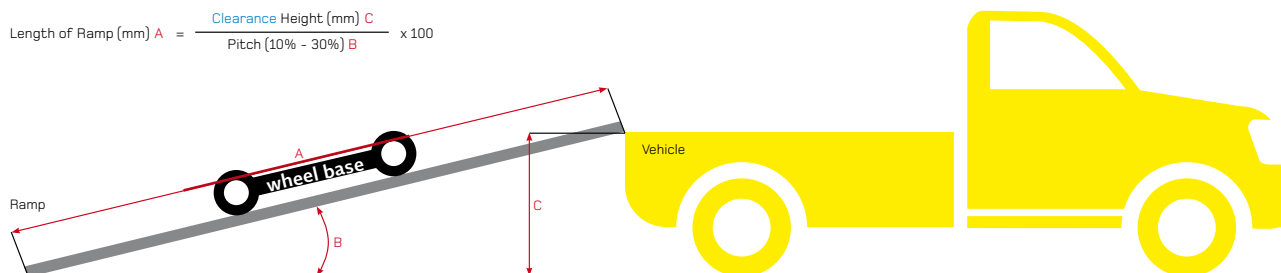

OV110 foldable ramps

- Convenient folding mechanism
- Anti-slip surface
- Loading capacity up to 725 kg (1595 lbs)
- Robust EN-AW 6063 T6 aluminium profile
- Length up to 3000mm (118.11")
- Wide selection of sizes
- Ideal for concert touring
- Optional side rails available

OV110

Foldable loading ramps
Available in 200 - 400 - 600 - 800mm (7.87 - 15.75 - 23.62 - 31.50').

$$\text{Length of Ramp (mm) A} = \frac{\text{Clearance Height (mm) C}}{\text{Pitch (10\% - 30\%) B}} \times 100$$

OV110 Foldable loading ramp

Technical specifications

Code
OV110-200x2000
OV110-200x2500
OV110-200x3000
OV110-400x2000
OV110-400x2500
OV110-400x3000
OV110-600x2000
OV110-600x2500
OV110-600x3000
OV110-800x2000
OV110-800x2500
OV110-800x3000

mm in

Length		Width		Height		SWL pair piece*		Weight per ramp	
mm	(in)	mm	(in)	mm	(in)	kg	(lbs)	kg	(lbs)
2000	(78.74)	200	(7.87)	600	(23.62)	333.50	(733.70)	10.00	(22)
2500	(98.43)	200	(7.87)	750	(29.53)	266.50	(586.30)	12.00	(26.40)
3000	(118.11)	200	(7.87)	900	(35.43)	200	(440.00)	14.00	(30.80)
2000	(78.74)	400	(15.75)	600	(23.62)	650	(1430.00)	20.00	(44)
2500	(98.43)	400	(15.75)	750	(29.53)	500	(1100.00)	24.00	(52.80)
3000	(118.11)	400	(15.75)	900	(35.43)	400	(880.00)	29.00	(63.80)
2000	(78.74)	600	(23.62)	600	(23.62)	725	(1595.50)	30.00	(66)
2500	(98.43)	600	(23.62)	750	(29.53)	675	(1485.00)	36.00	(79.20)
3000	(118.11)	600	(23.62)	900	(35.43)	600	(1320.00)	43.00	(94.60)
2000	(78.74)	800	(31.50)	600	(23.62)	725	(1595.50)	40.00	(88.00)
2500	(98.43)	800	(31.50)	750	(29.53)	675	(1485.00)	49.00	(107.80)
3000	(118.11)	800	(31.50)	900	(35.43)	600	(1320.00)	57.00	(125.40)