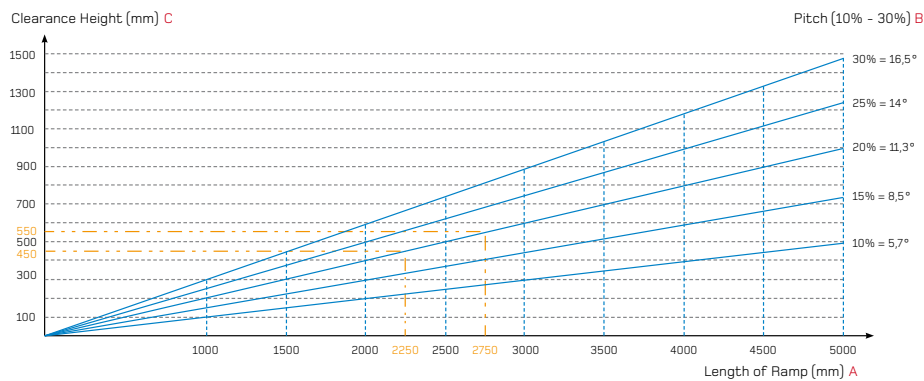

OV110 foldable ramps

- Convenient folding mechanism
- Anti-slip surface
- Loading capacity up to 725 kg (1595 lbs)
- Robust EN-AW 6063 T6 aluminium profile
- Length up to 3000mm (118.11")
- Wide selection of sizes
- Ideal for concert touring
- Optional side rails available

OV110

Foldable loading ramps
Available in 200 - 400 - 600 - 800mm (7.87 - 15.75 - 23.62 - 31.50').

$$\text{Length of Ramp (mm) A} = \frac{\text{Clearance Height (mm) C}}{\text{Pitch (10\% - 30\%) B}} \times 100$$

mm in

Length		Width		Height		SWL pair piece*		Weight per ramp	
mm	(in)	mm	(in)	mm	(in)	kg	(lbs)	kg	(lbs)
2000	(78.74)	200	(7.87)	600	(23.62)	333.50	(733.70)	10.00	(22)
2500	(98.43)	200	(7.87)	750	(29.53)	266.50	(586.30)	12.00	(26.40)
3000	(118.11)	200	(7.87)	900	(35.43)	200	(440.00)	14.00	(30.80)
2000	(78.74)	400	(15.75)	600	(23.62)	650	(1430.00)	20.00	(44)
2500	(98.43)	400	(15.75)	750	(29.53)	500	(1100.00)	24.00	(52.80)
3000	(118.11)	400	(15.75)	900	(35.43)	400	(880.00)	29.00	(63.80)
2000	(78.74)	600	(23.62)	600	(23.62)	725	(1595.50)	30.00	(66)
2500	(98.43)	600	(23.62)	750	(29.53)	675	(1485.00)	36.00	(79.20)
3000	(118.11)	600	(23.62)	900	(35.43)	600	(1320.00)	43.00	(94.60)
2000	(78.74)	800	(31.50)	600	(23.62)	725	(1595.50)	40.00	(88.00)
2500	(98.43)	800	(31.50)	750	(29.53)	675	(1485.00)	49.00	(107.80)
3000	(118.11)	800	(31.50)	900	(35.43)	600	(1320.00)	57.00	(125.40)

*SWL calculated for 500mm wheelbase