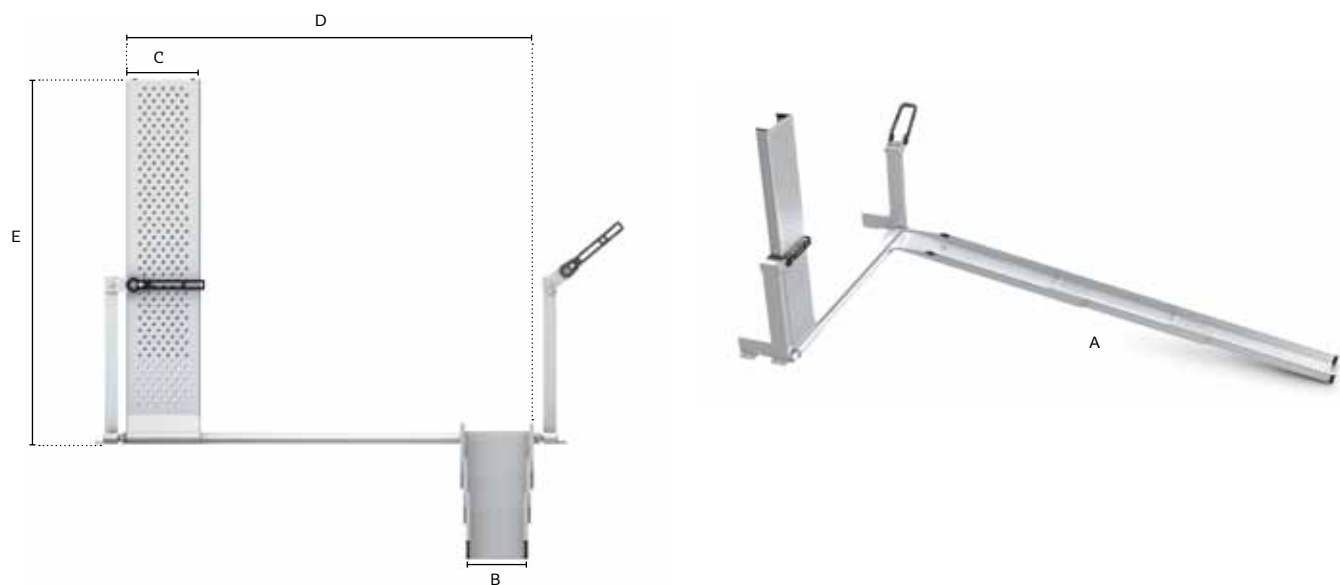

OV14 ramps

- Lightweight loading ramp series
- Loading capacity SWL 280 kg (617.20 lbs) for 500 mm wheelbase (19.68")
- Maximum length up to 2530 mm (99.61")
- Anodized anti-slip surface
- Quick & simple operation

RA14 RAMPS

Code	Description
OV14	Fixed adjustable telescopic ramp

mm in

Technical specifications

Length A	Internal width B	External width C	Mounting depth D	Height folded E	Mounting height F	Weight	
						kg	lbs
2550 (100.39)	170 (6.69)	236 (9.29)	1200 (47.24)	1178 (46.38)	450 (11°) 600 (15°)	(17.72) (23.62)	36 (79.35)

* Foldable ramp can be installed in a wide range of vehicles. Contact one of our Design Centres for specific technical details.

OV14

Telescopic design
Retractable design for easy handling and compact storage

OV14

Positioning hinge bar
Adjustable positioning of the ramp within hinge bar, chamfered design for electric wheelchair use.