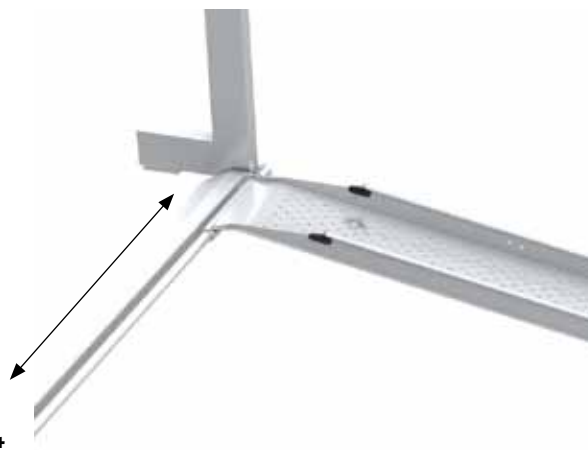

OV14 ramps

- Lightweight loading ramp series
- Loading capacity SWL 280 kg (617.20 lbs) for 500 mm wheelbase (19.68")
- Maximum length up to 2530 mm (99.61")
- Anodized anti-slip surface
- Quick & simple operation

RA14 RAMPS

Code	Description
OV14	Fixed adjustable telescopic ramp

mm in

Technical specifications

Length A	Internal width B	External width C	Mounting depth D	Height folded E	Mounting height F	Weight	
						kg	lbs
2550 (100.39)	170 (6.69)	236 (9.29)	1200 (47.24)	1178 (46.38)	450 (11°) 600 (15°)	(17.72) (23.62)	36 (79.35)

* Foldable ramp can be installed in a wide range of vehicles. Contact one of our Design Centres for specific technical details.

OV14

Telescopic design
Retractable design for easy handling and compact storage

OV14

Positioning hinge bar
Adjustable positioning of the ramp within hinge bar, chamfered design for electric wheelchair use.