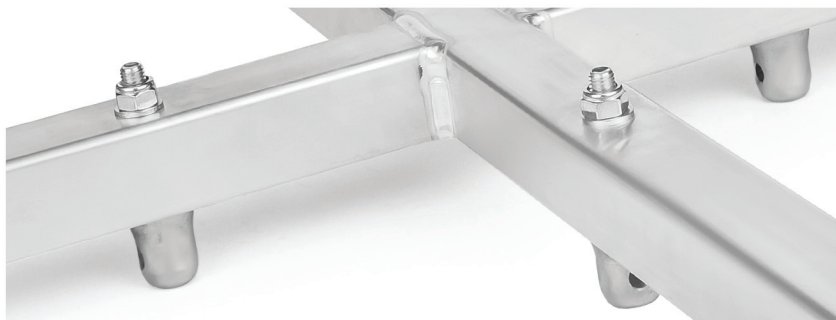

360° lighting

The new MILOS Top Ring QTbD1000 delivers a full 360° range of lighting possibilities. Mounts on a totem with U, F or B connection systems. The MILOS Top Ring QTbD1000 allows you to experience complete freedom with your lighting options.

- Circular design allows for 360° orientation of your lighting
- 100cm diameter
- Compatible with U, F and B connection systems

MILOS TRUSS ACCESSORIES

TOP RING QTBD1000

ø 1000 mm
ø 39.37"

Tube ø 50 mm
Tube ø 2"

Technical specification:

Product code:	Top Ring QTBD1000	
Diameter:	1000 mm	39.37"
Tube:	50 mm	2"
Weight:	6 kg	13.2 lbs
Material:	Aluminium Alloy EN AW 6082 T6	