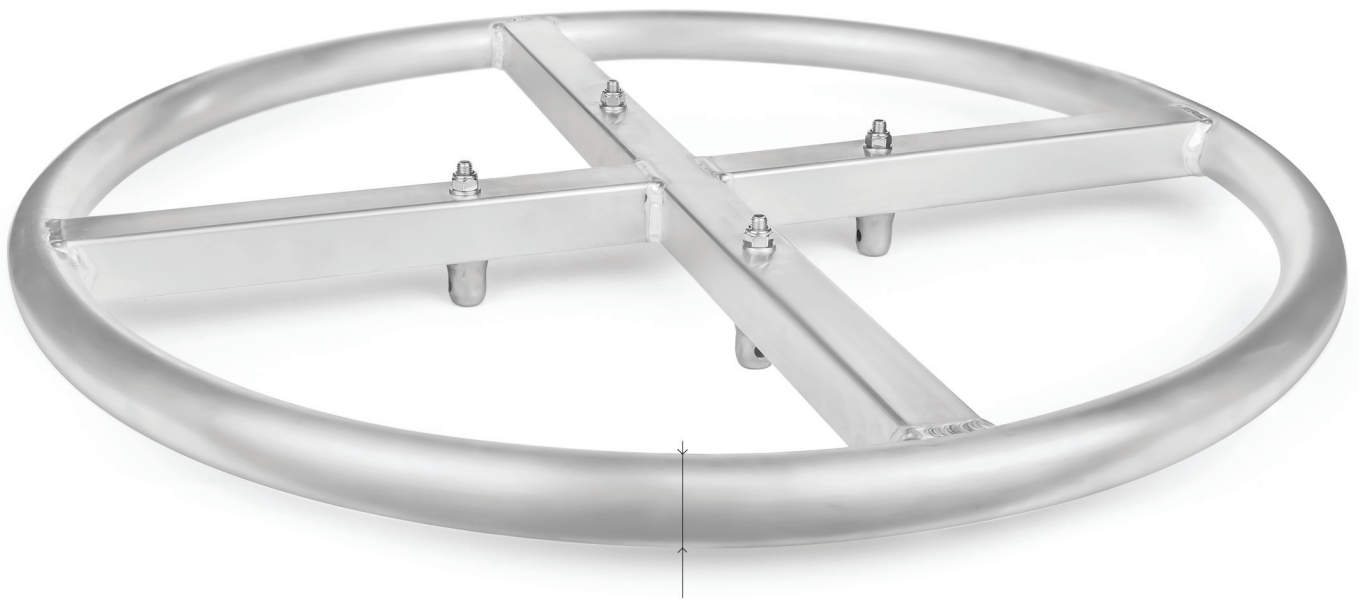

360° lighting

The new MILOS Top Ring QTbD1000 delivers a full 360° range of lighting possibilities. Mounts on a totem with U, F or B connection systems. The MILOS Top Ring QTbD1000 allows you to experience complete freedom with your lighting options.

- Circular design allows for 360° orientation of your lighting
- 100cm diameter
- Compatible with U, F and B connection systems

MILOS TRUSS ACCESSORIES

TOP RING QTBD1000

ø 1000 mm
ø 39.37"

Tube ø 50 mm
Tube ø 2"

Technical specification:

Product code:	Top Ring QTBD1000	
Diameter:	1000 mm	39.37"
Tube:	50 mm	2"
Weight:	6 kg	13.2 lbs
Material:	Aluminium Alloy EN AW 6082 T6	