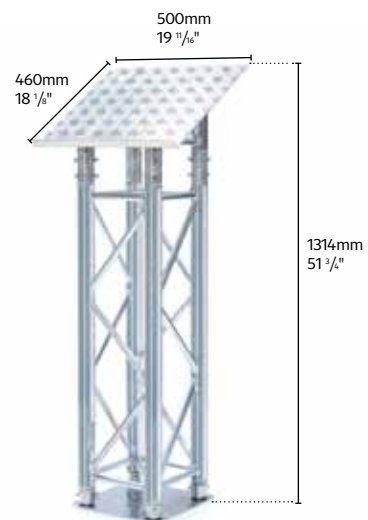

With curved legs

Aluminium bar table

Code	kg	lbs
MMD162	11.60	(25.57)

With curved legs

Curved lectern

Code	kg	lbs
MMD141B	7.00	(15.43)

Includes replaceable top made of sheet aluminium with pencil stop. Curved legs.

Rectangular lectern

Code	kg	lbs
MMD143B-32DG	12.20	(26.89)

Includes replaceable top made of sheet aluminium with pencil stop. Square leg base.

GLOW TOTEMS

Code	height	weight	tubes	plates	sleeve
GlotemM100B-1500BL	1.5 (4' - 11.10")	36.00 (79.35)	50 x 2 (2"x0.08")	Top: BBPQC	Black or white stretch fabric, B1 fire-retardant
GlotemM100B-2000BL	2.0 (6' - 6.70")	37.50 (82.65)	50 x 2 (2"x0.08")	Bottom: BBP600x600 QTB STEEL	
GlotemM100B-2500BL	2.5 (8' - 2.40")	39.00 (85.96)	50 x 2 (2"x0.08")		

TRUSS TOTEMS

Code	height	weight	tubes	plates	sleeve
MMD132B-1000	1.0 (3' - 3.40")	34.60 (76.26)	50 x 2 (2"x0.08")	Top: BBPQC	M290 QUATRO
MMD132B-2000	2.0 (6' - 6.70")	41.00 (90.36)	50 x 2 (2"x0.08")	Bottom: BBP600x600 QTB STEEL	
MMD132B-3000	3.0 (9' - 10.10")	46.50 (102.49)	50 x 2 (2"x0.08")		

TRU-SLE-M290|WH

Series	kg	lbs
M290	5.5/25m (12.13/82ft)	

Truss textile sleeve for M290 quattro
White, B1 flame retardant textile
Available lengths 1.5m; 2m; 2.5m or 25m sleeve

TRU-SLE-M290|BL

Series	kg	lbs
M290	5.5/25m (12.13/82ft)	