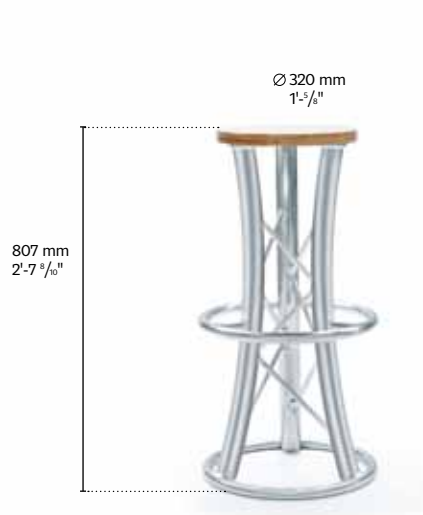

Furniture & DJ kits

- Moving light masts and totems
- Lecterns and display plinths
- Truss socks & sleeves
- Truss bar stools & tables

Aluminium bar stool

Code	kg	lbs
MMD125	6.00	(13.22)

With curved legs